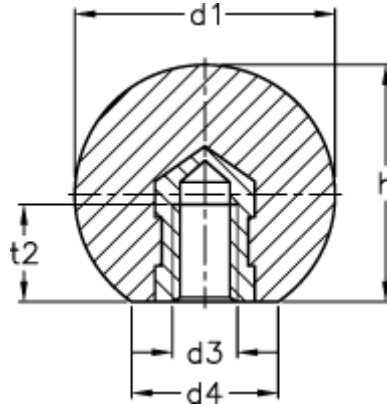

Article number: 20129468

Description: E+G Ball knob DIN 319-KU-50-M12-E

Measures

d1	= 50
d3	= M12
d4 approx.	= 27
h	= 46.0
t2 min.	= 18.0